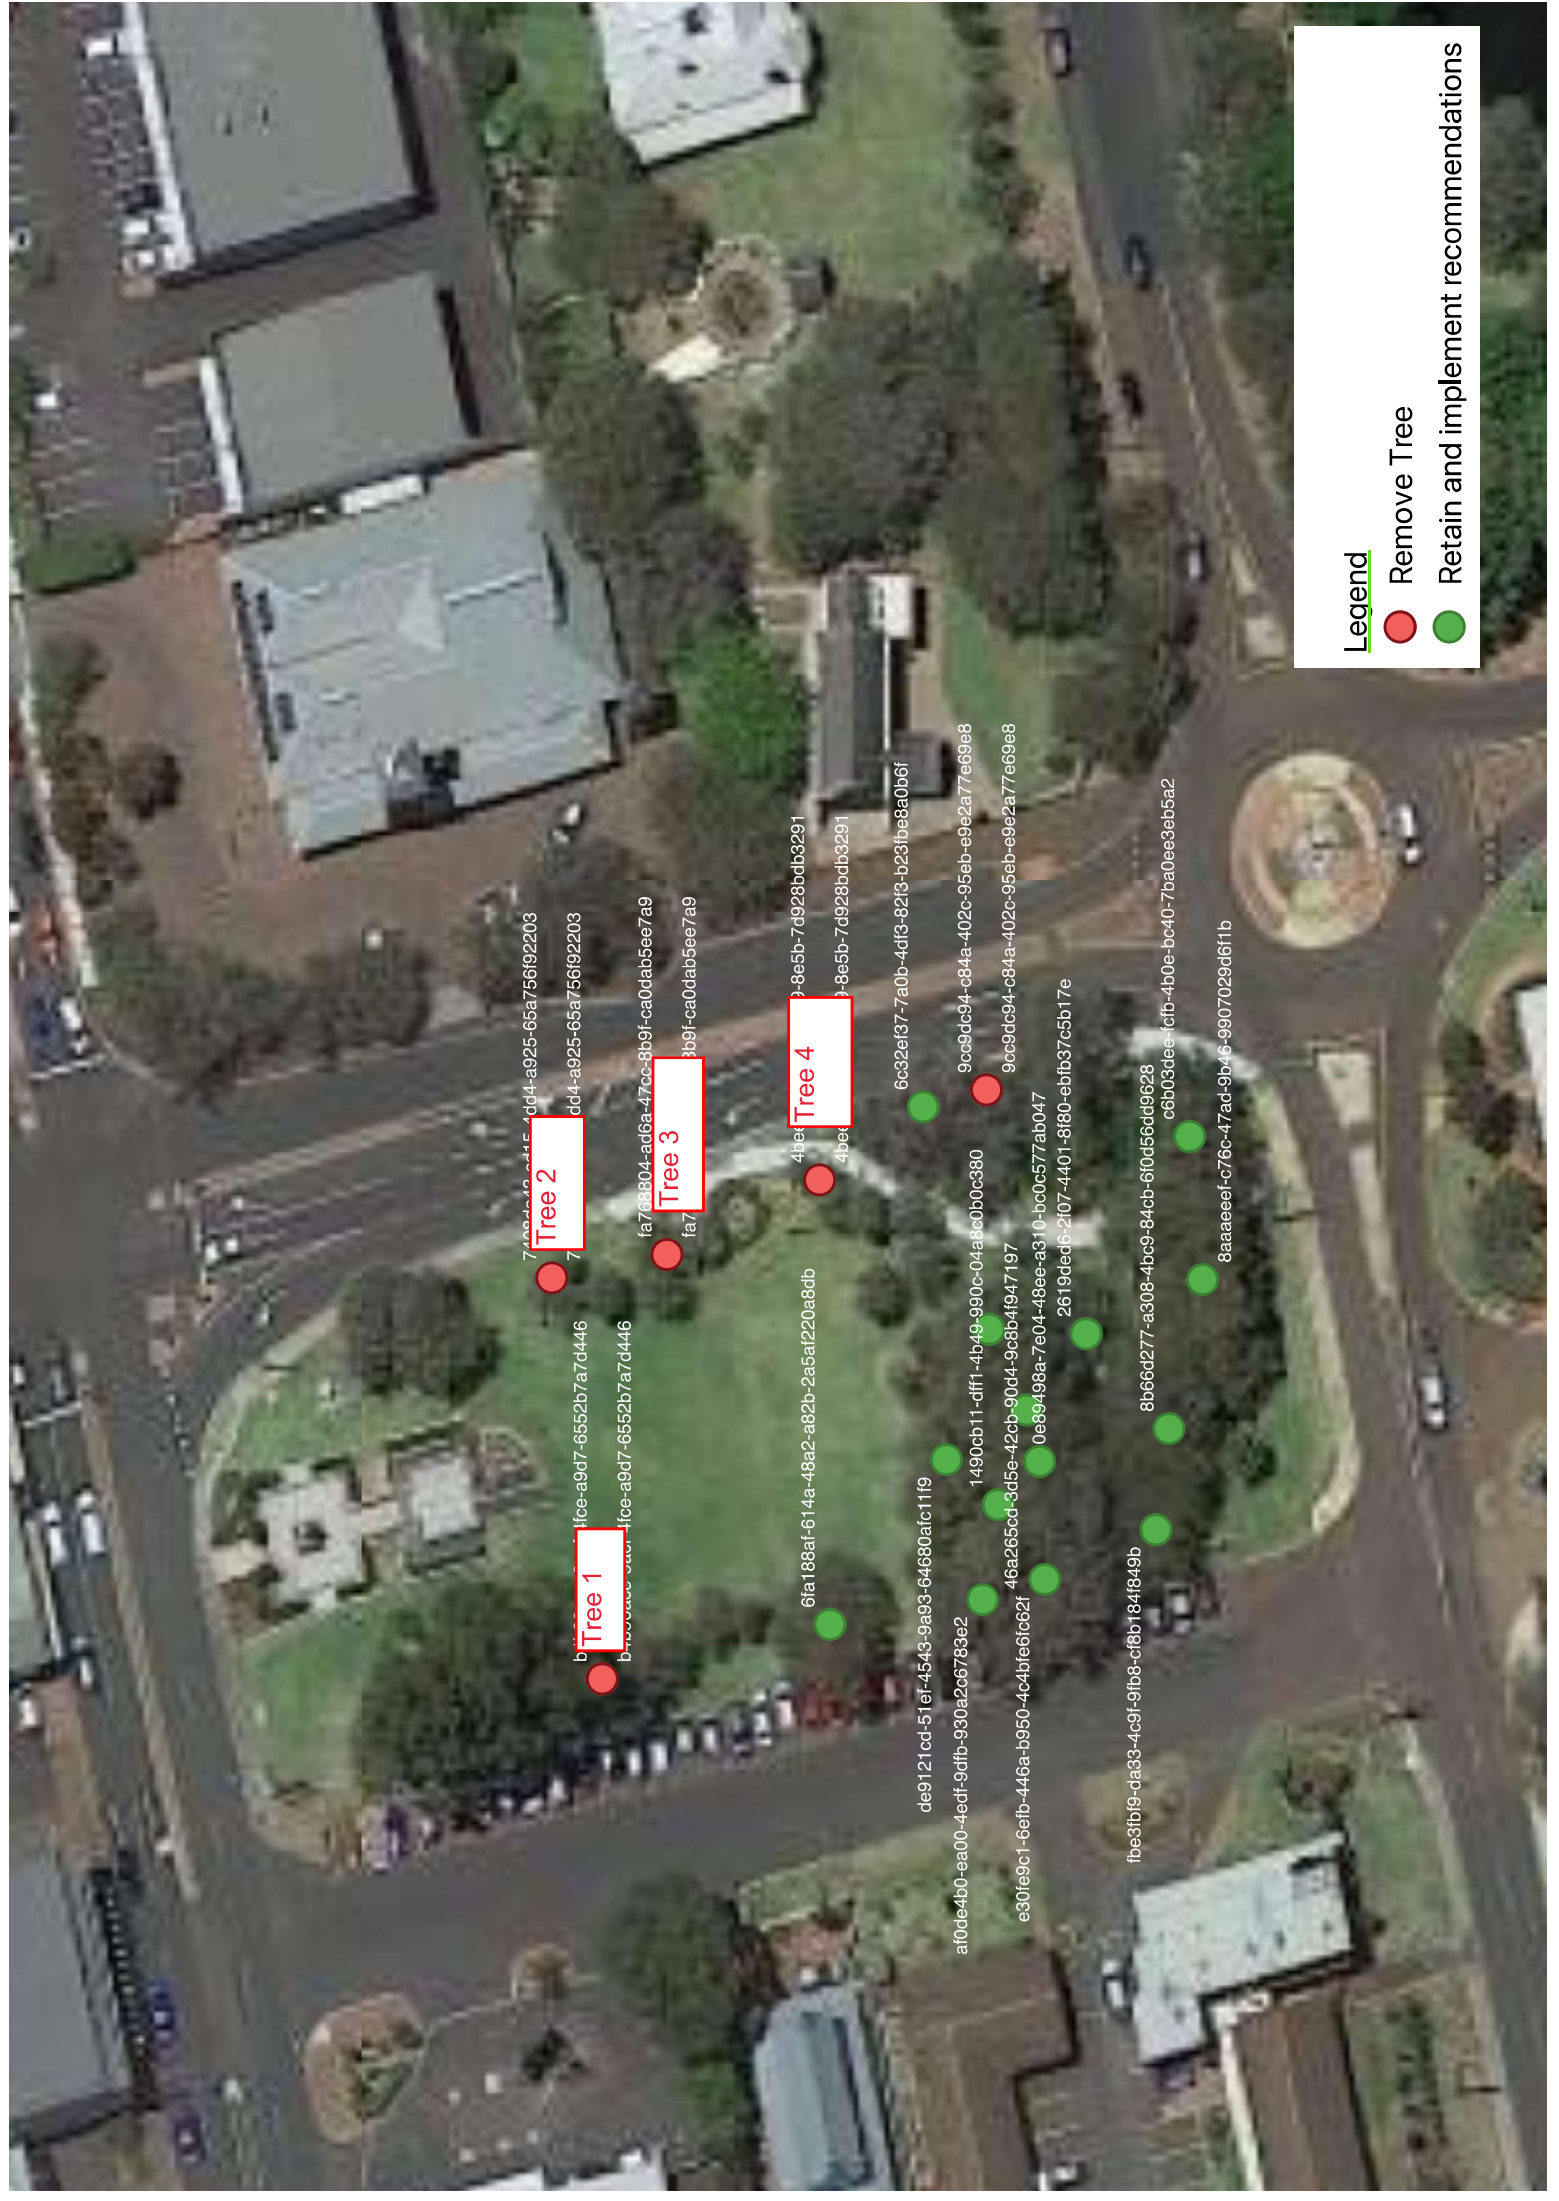

TREE 1

-33.65251, 115.34481, -30.0m
10 Nov 2023 8:46:17 am

Tree 2

-33.65254, 115.34516, -27.0m
10 Nov 2023 8:47:09 am

Tree 3

-33.65258, 115.34517, -22.0m
10 Nov 2023 8:47:44 am

Tree 4

-33.65273, 115.34516, -20.0m
10 Nov 2023 8:48:48 am

7acc44c-444e-4d64-a925-65a756f92203

Tree 2

dd4-a925-65a756f92203

b1fce-a9d7-6552b7a7d446

Tree 1

b3b9a9a9-444e-4d64-a925-65a756f92203

fa7c8804-ad6a-47cc-8b9f-ca0dab5ee7a9

Tree 3

fa7c8804-ad6a-47cc-8b9f-ca0dab5ee7a9

61a188af-614a-48a2-a82b-2a5af1220a8db

Tree 4

3-8e5b-7d928bdb3291

4hef

3-8e5b-7d928bdb3291

6c32ef37-7a0b-4df3-82f3-b23f8e8a0b6f

9cc9dc94-c84a-402c-95eb-e9e2a77e69e8

fbe3fb19-da33-4c9f-9fb8-cf8b184f849b

8b66d277-a308-4bc9-84cb-6f0d5cd9628

c6b03dee-icfb-4b0e-bc40-7ba0ee3eb5a2

8a9aeeef-c76c-47ad-9b46-9907029d6f1b

Legend

● Remove Tree

● Retain and implement recommendations