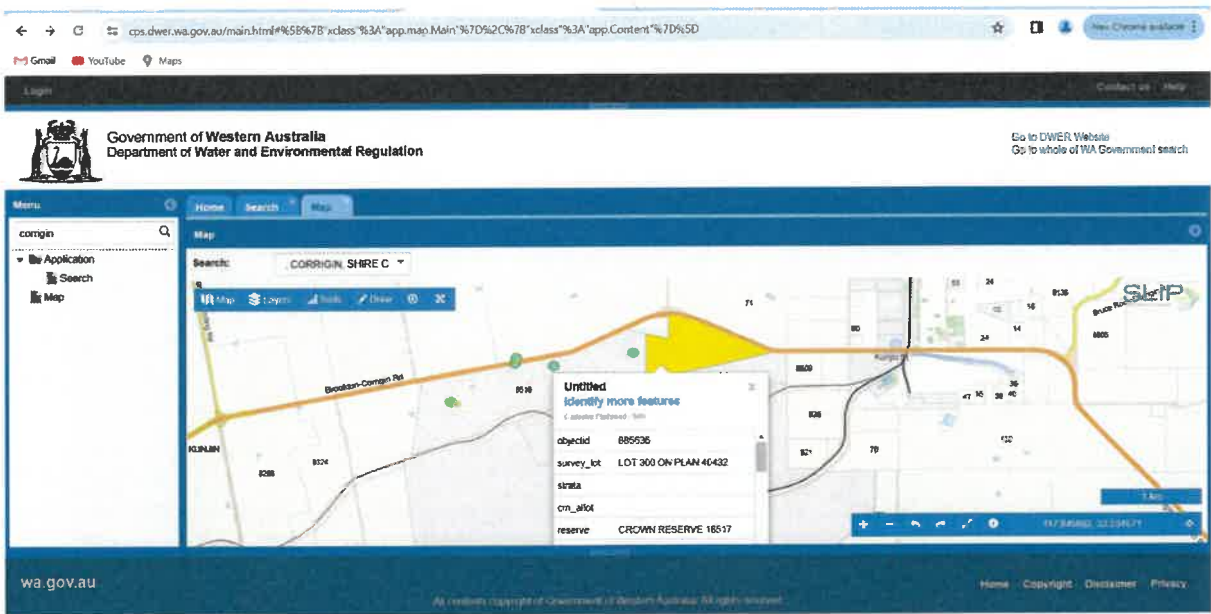

Aerial photos of Corrigin Waste Management Facility:

Area proposed to be cleared:

Ground photo below taken from the red star location in above aerial. From eastern fence looking east