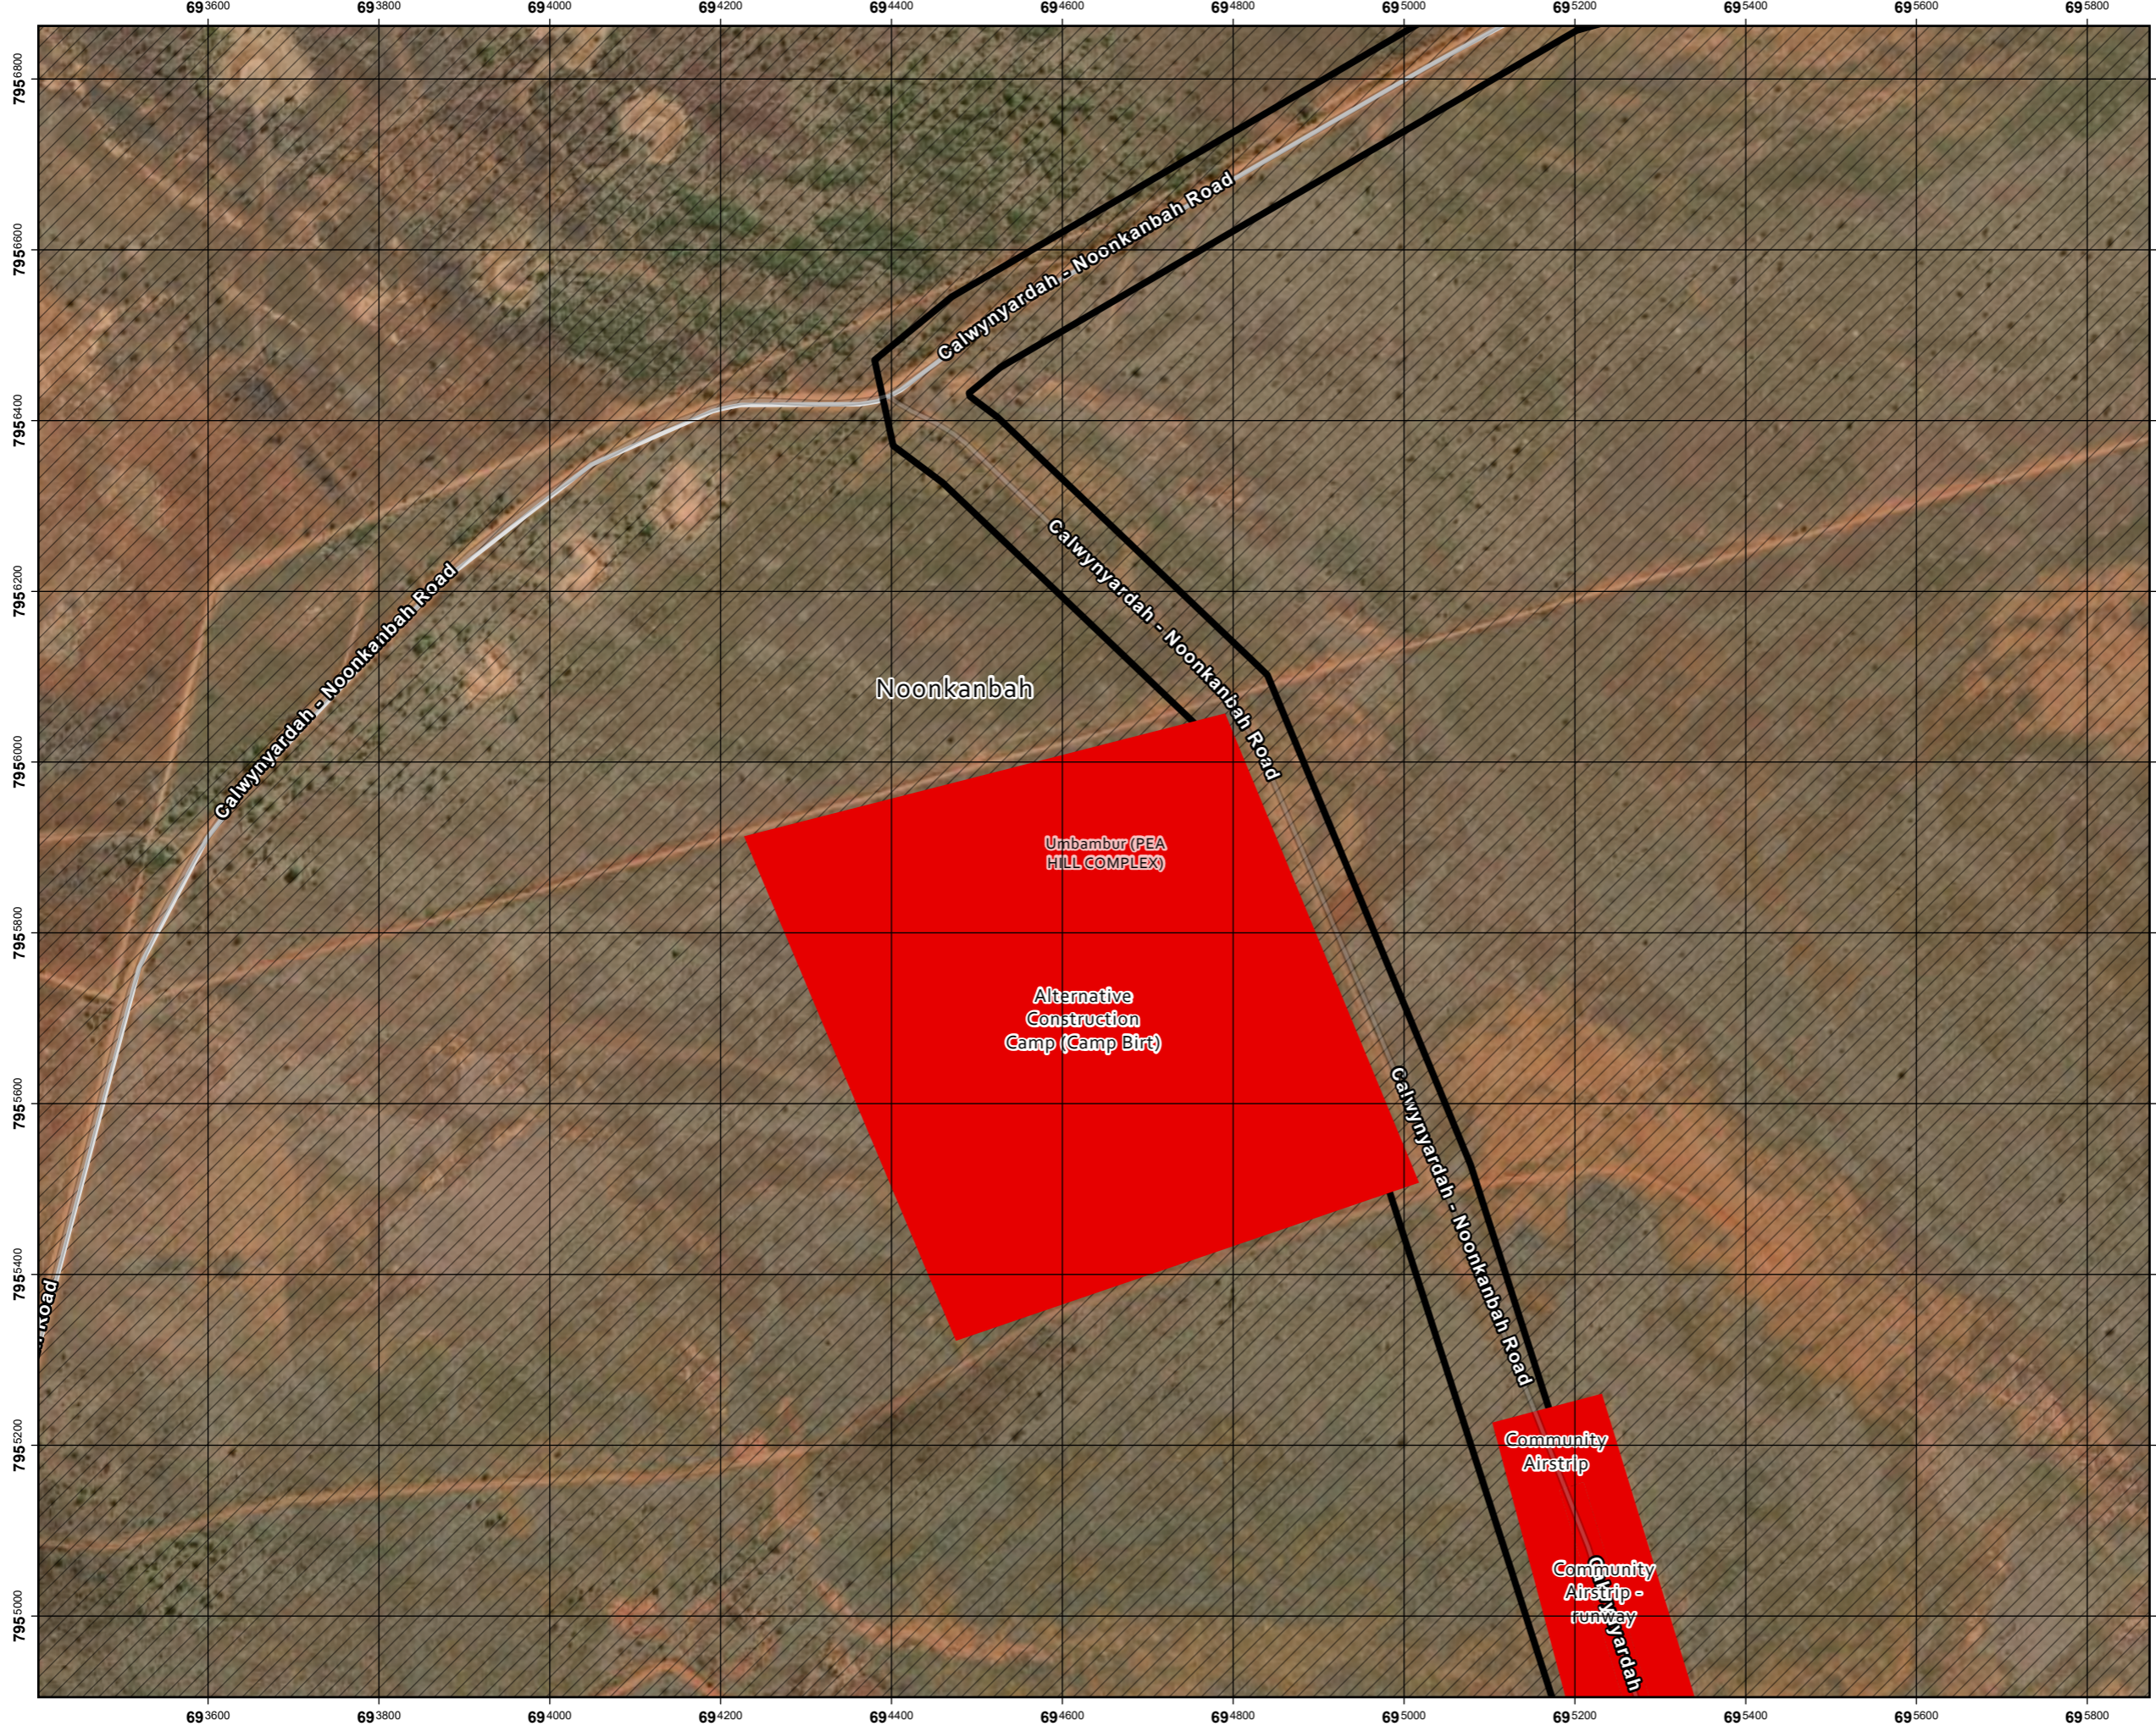

# AACAP 2026 Ethnographic Survey | Alternative Construction Camp (Camp Birt)

**Legend**

- Survey Boundary
- Native Title Determinations**
- Name**
- Noonkanbah
- Road Network
- Aboriginal Cultural Heritage Register**
- Aboriginal Cultural Heritage Register

**Spatial Reference**  
Name: GDA2020 MGA Zone 51  
Scale: 1:7,500  
Date Exported: 20/02/2026 9:58

Vantor, Earthstar Geographics, Esri Community Maps Contributors, © OpenStreetMap, Microsoft, Esri, TomTom, Garmin, METI/NASA, USGS