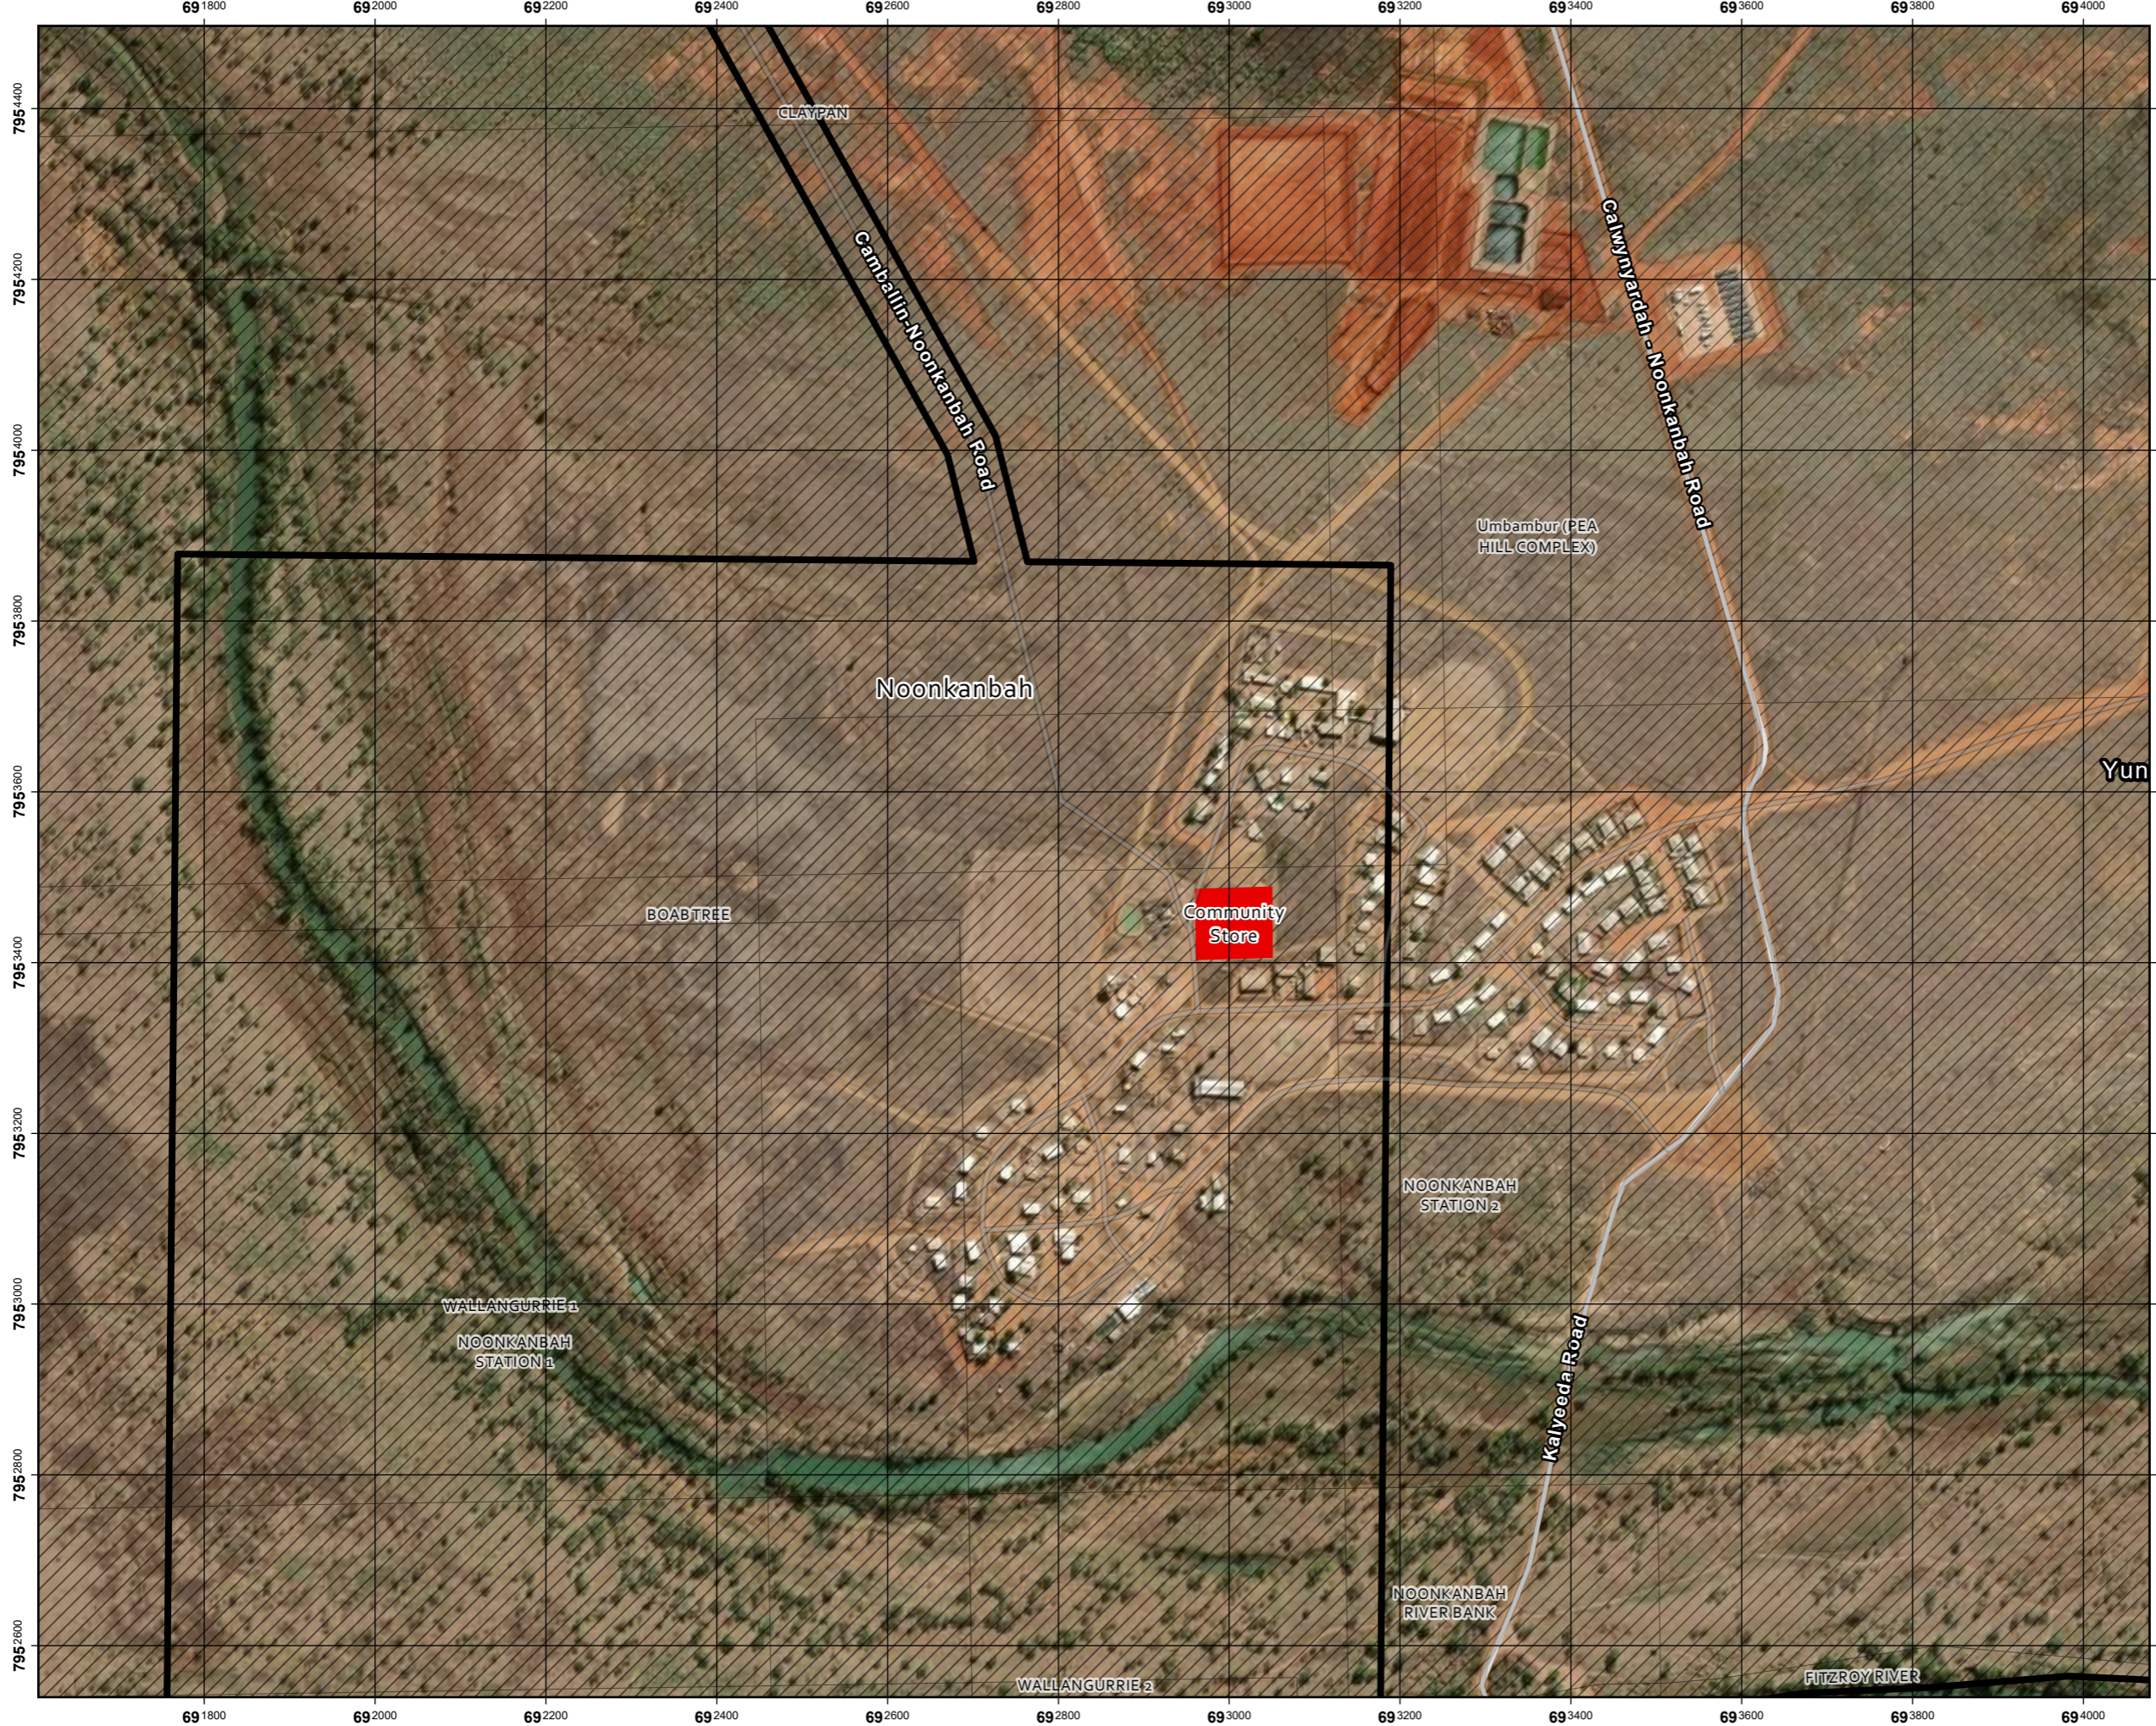

AACAP 2026 Ethnographic Survey | Community Store

Legend

- Survey Boundary
- Native Title Determinations**
- Name**
- Noonkanbah
- Road Network
- Aboriginal Cultural Heritage Register**
- Aboriginal Cultural Heritage Register

Spatial Reference
Name: GDA2020 MGA Zone 51
Scale: 1:7,500
Date Exported: 20/02/2026 10:00

0 0.07 0.15 0.3 Km

Vantor, Earthstar Geographics, Esri Community Maps Contributors, © OpenStreetMap, Microsoft, Esri, TomTom, Garmin, METI/NASA, USGS